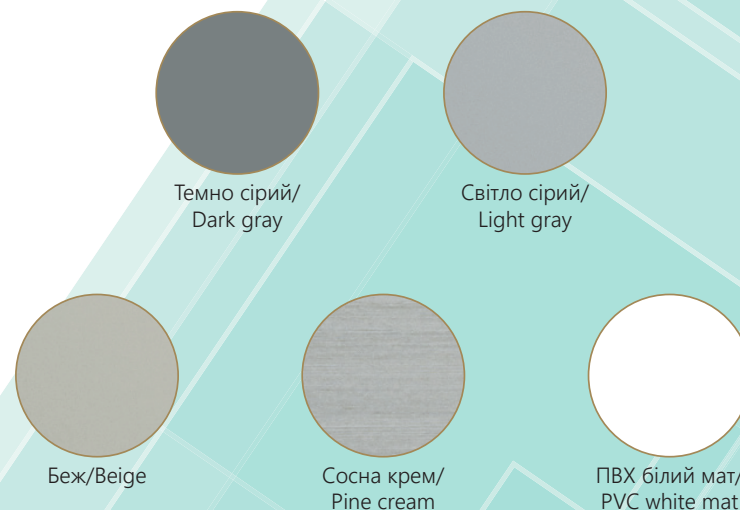

● КОЛЬОРОВА ГАМА Delux/COLOUR GAMUT DELUX